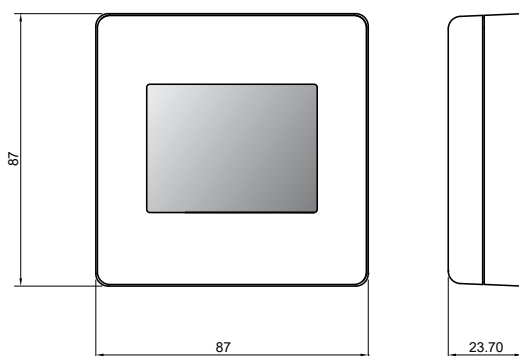

Drawing and Dimensions

Dimensions in mm

Features & Benefits

- → Simple user friendly interface
- → Compact sleek design
- → 4 speed manual control (OFF feature TP536/EU only)
- → 7 day programmable automatic Speed 1 timer (TP536/EU only)
- → Real-time fan commissioning for all speeds
- → Filter change alert indicator
- → Internal humidity threshold adjustment
- → Kitchen & wet room boost overrun time adjustment
- → Programmable boost inhibit (TP536/EU only)
- → Switch configuration menu
- → Time and day display
- → Backlight with automatic dimming
- → Real-time indication of HRV status and operating mode
- → Optional passcode protected commissioning and setup screens
- → Summer bypass configuration menu
- → 8 hour time out for manual operation (TP536/EU only)
- → Fan failure indication
- → Manual boost inhibit (TP536/GBR only)
- → 1 hour time out for Speeds 1,3 and 4 (TP536/GBR only)

Description

Titon's aura-t™ HRV is for commissioning and monitoring a Titon TP***B HRV Q Plus unit.

Product Code

aura-t™ - TP536/EU
aura-t™ - TP536/GBR

Specification

Dimensions: 87mm wide x 87mm high x 24mm deep supplied with 3 metre connection cable.

Weight: 185g

Finish: High gloss finish

Materials: ABS

Guarantee period: 1 year

Electrical: 12V DC